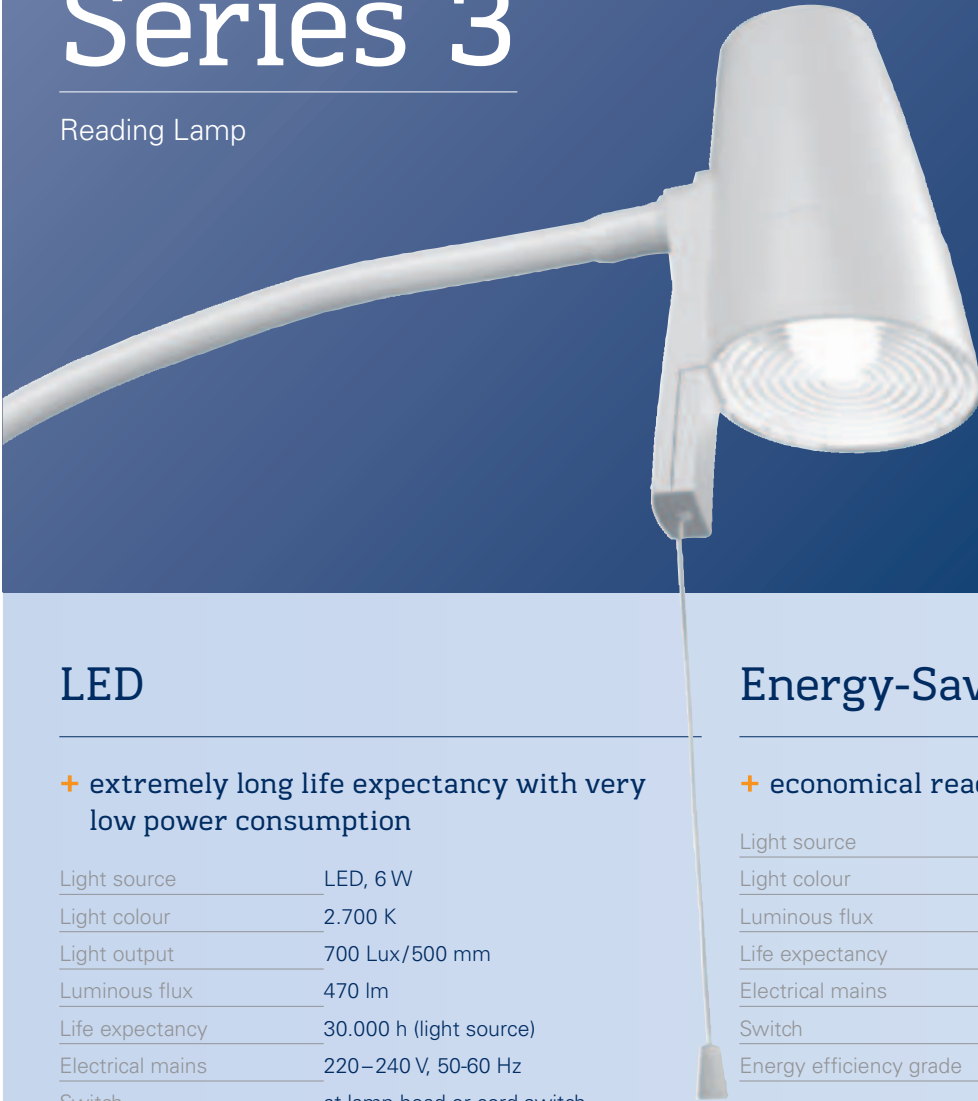

Series 3

Reading Lamp

LED

+ extremely long life expectancy with very low power consumption

Light source	LED, 6 W
Light colour	2.700 K
Light output	700 Lux/500 mm
Luminous flux	470 lm
Life expectancy	30.000 h (light source)
Electrical mains	220–240 V, 50-60 Hz
Switch	at lamp head or cord switch
Colour rendering index Ra	80

Energy-Saving

+ economical reading lamp

Light source	low-energy bulb, 11 W (electronic)
Light colour	6.000 K
Luminous flux	585 lm
Life expectancy	appr. 20.000 h (light source)
Electrical mains	230 V, 50 – 60 Hz
Switch	at lamp head or with cord switch
Energy efficiency grade	energy savings of up to 80 % compared to usual bulbs = matchable with a standard 60 W bulb
optional	12 V DC version

Lamp with Flexible Gooseneck Arm

+ perfect reading light without illuminating the room

Working radius	600 mm
Operating mode	continuous use
Total weight (net weight)	appr. 1,25 kg
Joint pin	Ø 18, L 35 mm
optional	double-joint articulated arm / international plug