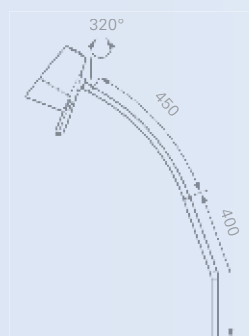

Lamp with Flexible Gooseneck Arm

+ perfect reading light without illuminating the room

Working radius	600 mm
Operating mode	continuous use
Total weight (net weight)	appr. 1,25 kg
Joint pin	Ø 18, L 35 mm
optional	double-joint articulated arm / international plug

white	silver	
L320112A	L320112S	energy-saving
L320212A	L320212S	energy-saving, with cord switch
L320114A	L320114S	LED
L320214A	L320214S	LED, with cord switch

WAARDENBURG
MEDICAL

Dorpsstraat 8a
4181 BN Waardenburg