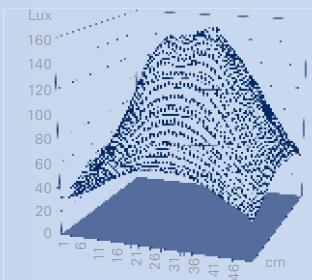

Series 3

Reading Lamp

LED

+ extremely long life expectancy with very low power consumption

Light source	LED, 6 W
Light colour	2.700 K
Light output	700 Lux/500 mm
Luminous flux	470 lm
Life expectancy	30.000 h (light source)
Electrical mains	220–240 V, 50-60 Hz
Switch	at lamp head or cord switch
Colour rendering index Ra	80

Energy-Saving

+ economical reading lamp

Light source	low-energy bulb, 11 W (electronic)
Light colour	6.000 K
Luminous flux	585 lm
Life expectancy	appr. 20.000 h (light source)
Electrical mains	230 V, 50 – 60 Hz
Switch	at lamp head or with cord switch
Energy efficiency grade	energy savings of up to 80 % compared to usual bulbs = matchable with a standard 60 W bulb
optional	12 V DC version

Lamp with Flexible Gooseneck Arm

+ perfect reading light without illuminating the room

Working radius	600 mm
Operating mode	continuous use
Total weight (net weight)	appr. 1,25 kg
Joint pin	Ø 18, L 35 mm
optional	double-joint articulated arm / international plug