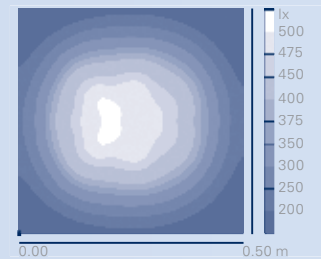

Series 3

Reading Lamp

LED

+ extremely long life expectancy with very low power consumption

Light source	LED, 6 W
Light colour	2.700 K
Light output	700 Lux/500 mm
Luminous flux	470 lm
Life expectancy	30.000 h (light source)
Electrical mains	220–240 V, 50-60 Hz
Switch	at lamp head or cord switch
Colour rendering index Ra	80

Energy-Saving

+ economical reading lamp

Light source	low-energy bulb, 11 W (electronic)
Light colour	6.000 K
Luminous flux	585 lm
Life expectancy	appr. 20.000 h (light source)
Electrical mains	230 V, 50 – 60 Hz
Switch	at lamp head or with cord switch
Energy efficiency grade	energy savings of up to 80 % compared to usual bulbs = matchable with a standard 60 W bulb
optional	12 V DC version

Lamp with Flexible Gooseneck Arm

+ perfect reading light without illuminating the room

Working radius	600 mm
Operating mode	continuous use
Total weight (net weight)	appr. 1,25 kg
Joint pin	Ø 18, L 35 mm
optional	double-joint articulated arm / international plug