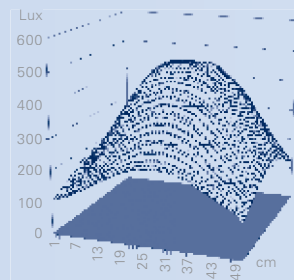

Series 3

Reading Lamp

LED

+ extremely long life expectancy with very low power consumption

Light source	LED, 6 W
Light colour	2.700 K
Light output	700 Lux/500 mm
Luminous flux	470 lm
Life expectancy	30.000 h (light source)
Electrical mains	220–240 V, 50-60 Hz
Switch	at lamp head or cord switch
Colour rendering index Ra	80

Energy-Saving

+ economical reading lamp

Light source	low-energy bulb, 11 W (electronic)
Light colour	6.000 K
Luminous flux	585 lm
Life expectancy	appr. 20.000 h (light source)
Electrical mains	230 V, 50 – 60 Hz
Switch	at lamp head or with cord switch
Energy efficiency grade	energy savings of up to 80 % compared to usual bulbs = matchable with a standard 60 W bulb
optional	12 V DC version

Lamp with Flexible Gooseneck Arm

+ perfect reading light without illuminating the room

Working radius	600 mm
Operating mode	continuous use
Total weight (net weight)	appr. 1,25 kg
Joint pin	Ø 18, L 35 mm
optional	double-joint articulated arm / international plug